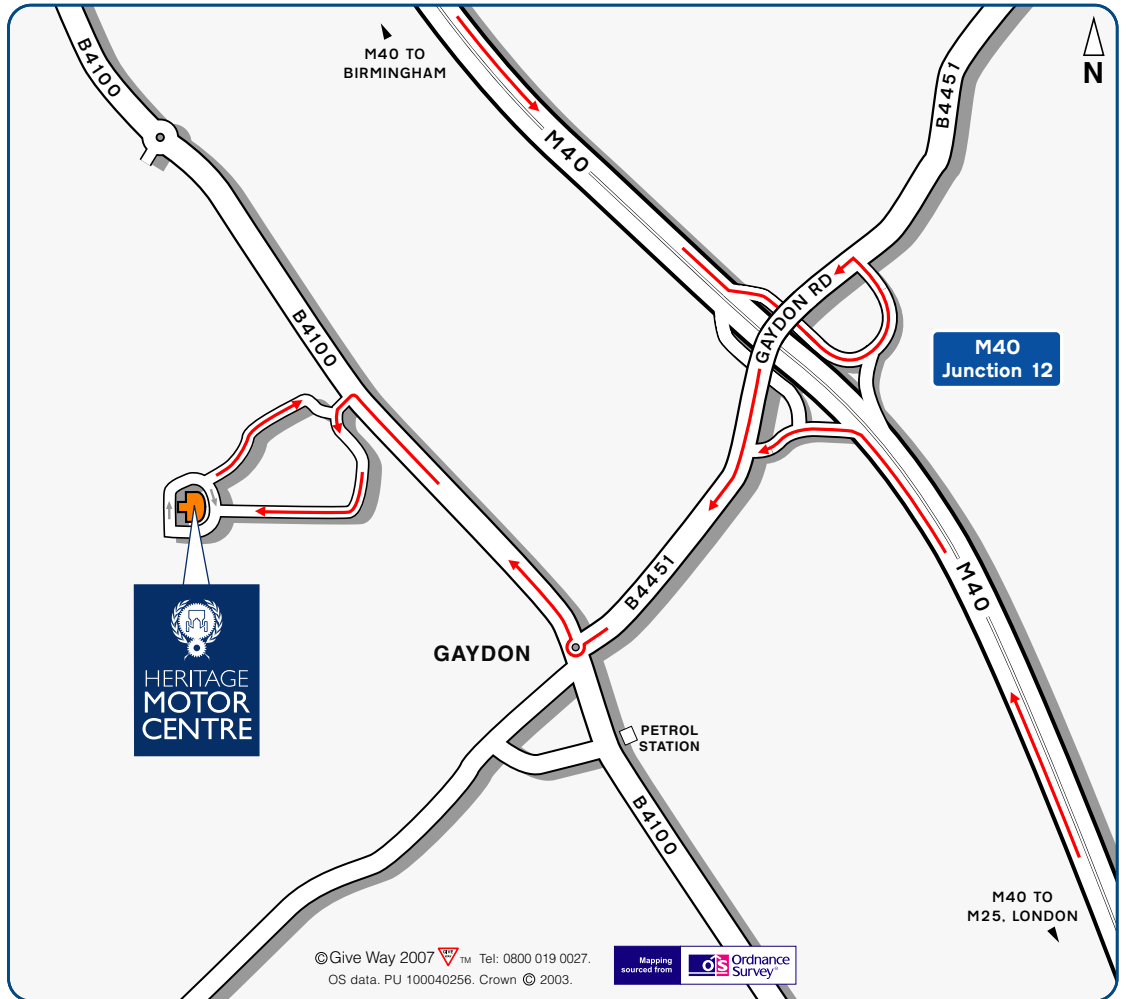

HERITAGE MOTOR CENTRE

Heritage Motor Centre
Banbury Road
Gaydon
Warwickshire
CV35 0BJ

Tel: 01926 641188
Fax: 01926 641555

GPS Reference:
Enter special interest:
Heritage Motor Centre

How to find us

By Rail.

Our nearest mainline rail stations are located at Warwick (8 miles) Leamington Spa (8 miles) and Banbury (11 miles) and all are approximately a 20 minute car journey.

By Bus.

The Centre is served by the Number 77 (Monday-Saturday) bus route running from Leamington Spa to Stratford-Upon-Avon.

By Air.

Birmingham International Airport is approximately a 30 minute car journey.

Email: enquiries@heritage-motor-centre.co.uk

Web: www.heritage-motor-centre.co.uk