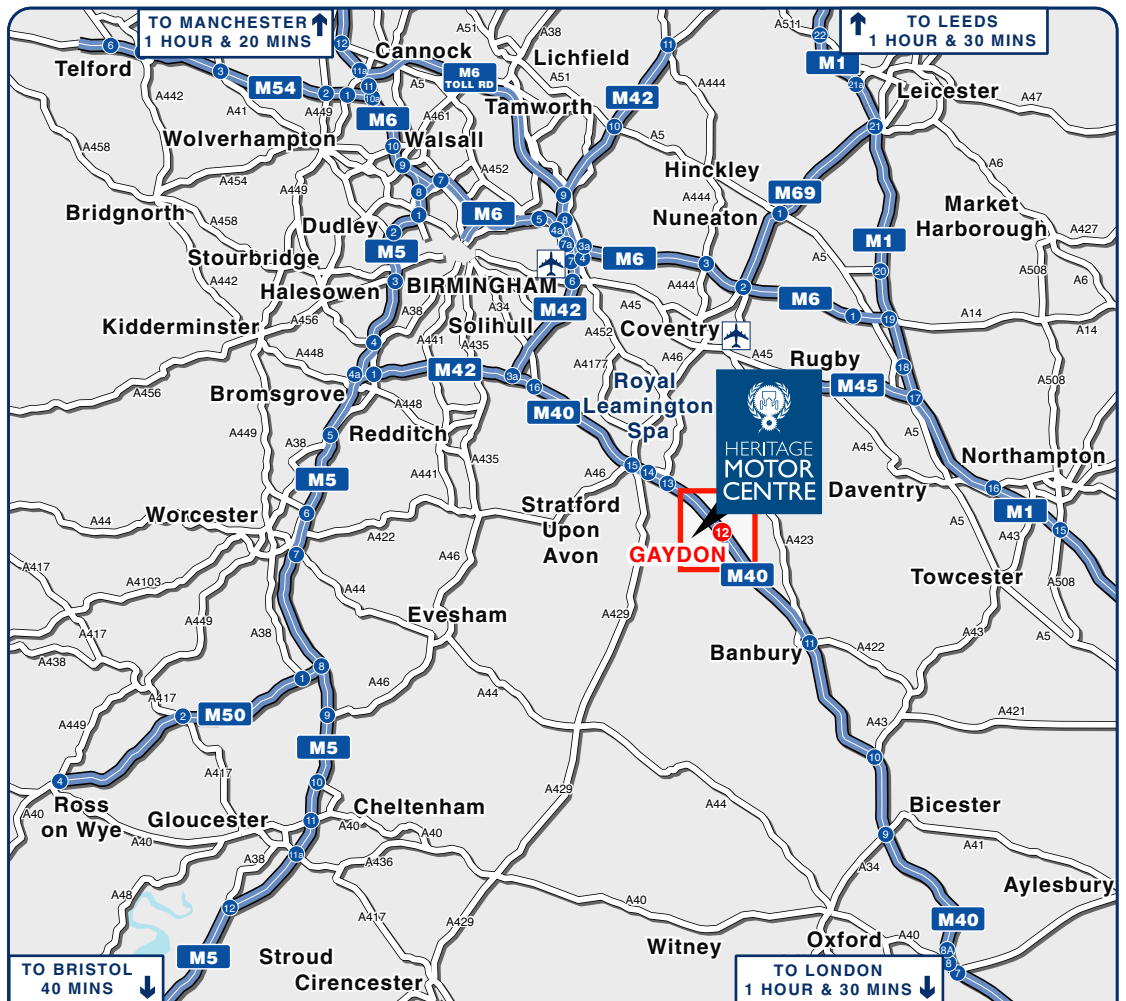

Our nearest mainline rail stations are located at Warwick (8 miles) Leamington Spa (8 miles) and Banbury (11 miles) and all are approximately a 20 minute car journey.

By Bus.

The Centre is served by the Number 77 (Monday-Saturday) bus route running from Leamington Spa to Stratford-Upon-Avon.

By Air.

Birmingham International Airport is approximately a 30 minute car journey.

Email: enquiries@heritage-motor-centre.co.uk

Web: www.heritage-motor-centre.co.uk